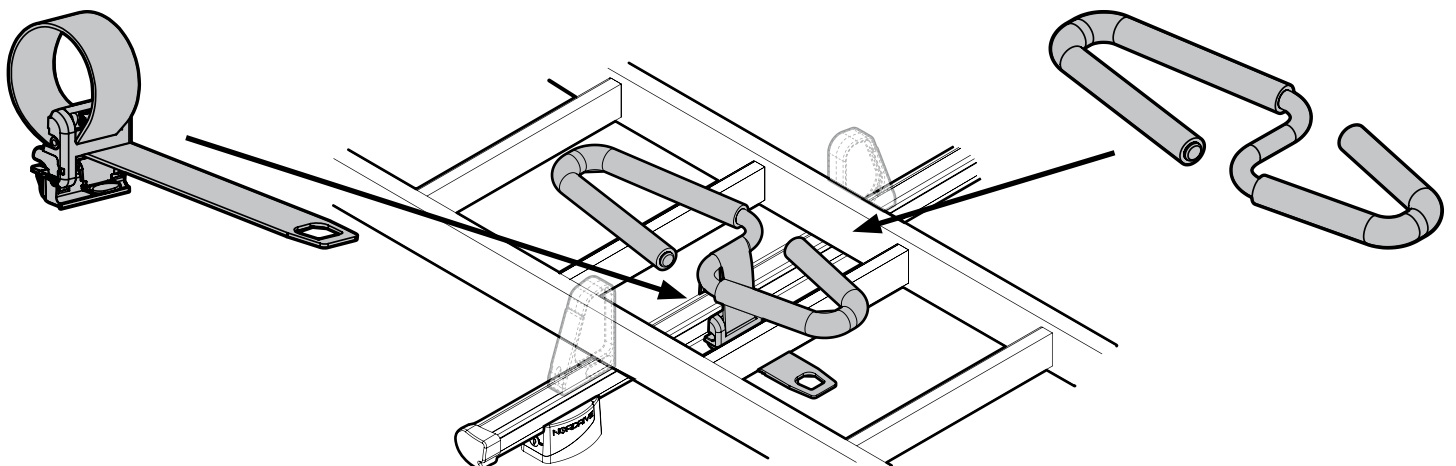

N11051 **T300** L = 305 cm

N11052 **T400** L = 405 cm

LADDER HOLDER STRAPS

N11065 **U-5**

LADDER STEP ADAPTER

N11067 **U-6**

NORDRIVE[®]

TRANSPORT SOLUTIONS