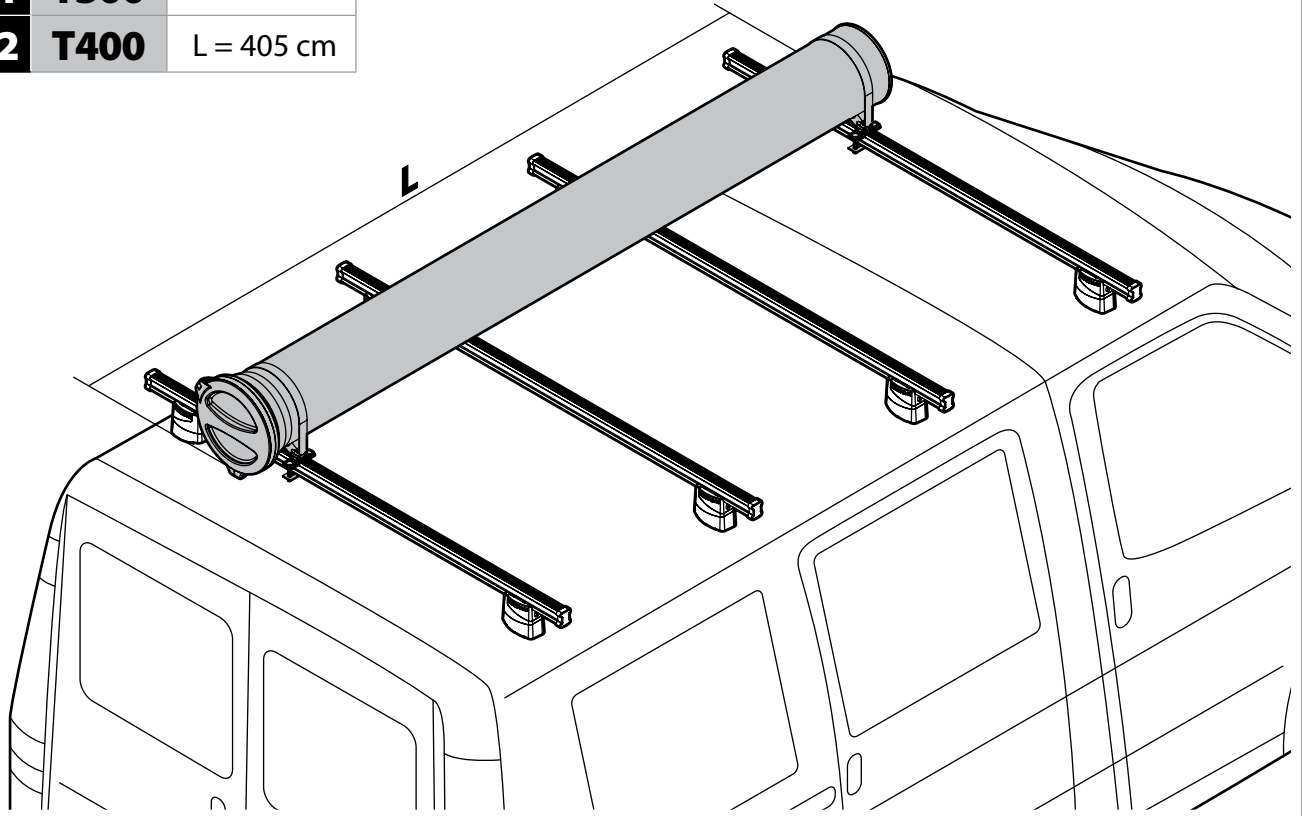

N11051 **T300** L = 305 cm

N11052 **T400** L = 405 cm

LADDER HOLDER STRAPS

N11065 **U-5**

LADDER STEP ADAPTER

N11067 **U-6**

NORDRIVE[®]

TRANSPORT SOLUTIONS